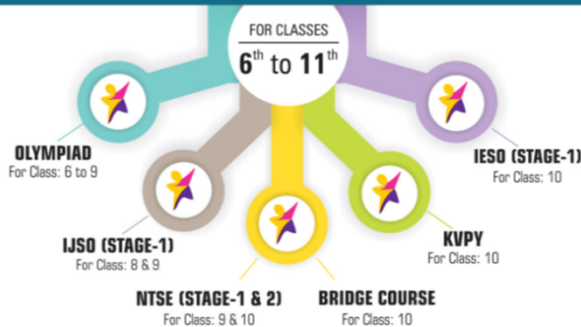

Toll Free: 1800 258 5555 | Visit: www.resonance.ac.in 

ZENITH
ACADEMIC WORKSHOP

WIN CASH PRIZES

26 December 2016 to 07 January 2017
Timings: 9:00 am to 2:00 pm (Regular Class) | 3:00 pm to 6:00 pm (Doubt Class)